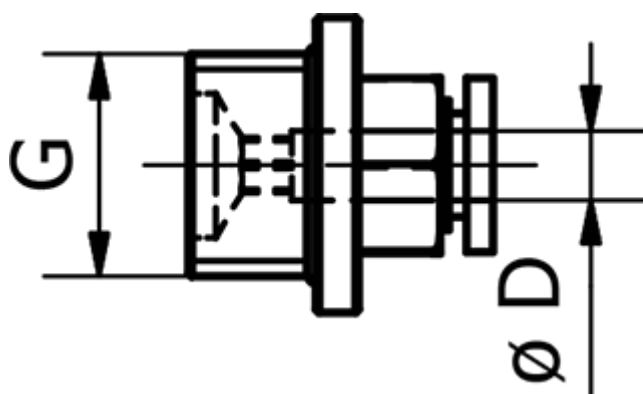

Article number: 58EPC403

Description: Fitting EPC403 Lige
Straight male, 3/8" tube diameter 4

Measures

D = 4
Thread = 3/8"